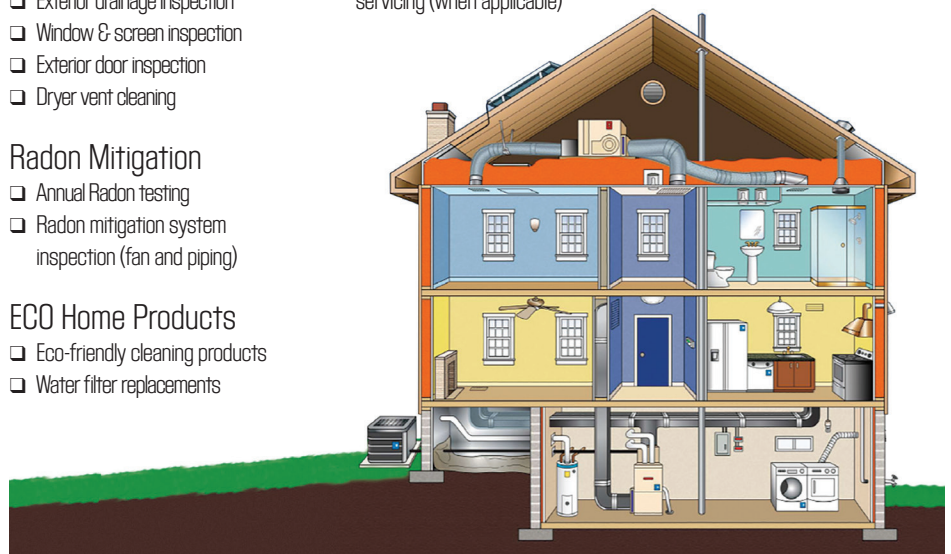

Crawlspace and Attic

- Multi-point crawlspace inspection
- Multi-point attic inspection
- Insect and rodent control
- Wireless humidity sensor installation

Interior & Exterior

- Interior lighting maintenance
- Exterior lighting maintenance
- Exterior drainage inspection
- Window & screen inspection
- Exterior door inspection
- Dryer vent cleaning

Radon Mitigation

- Annual Radon testing
- Radon mitigation system inspection (fan and piping)

ECO Home Products

- Eco-friendly cleaning products
- Water filter replacements

Mechanical Systems

- Heating & cooling system tune-ups
- Air filter replacement service
- Air duct system inspection
- Air register cleaning
- Water heater flushing

Smart Home Automation

- Smart-Home automation servicing (when applicable)

Dehumidification & Ventilation

- Air filtration system servicing
- ERV system servicing
- Exhaust fan cleaning
- Dehumidification system servicing