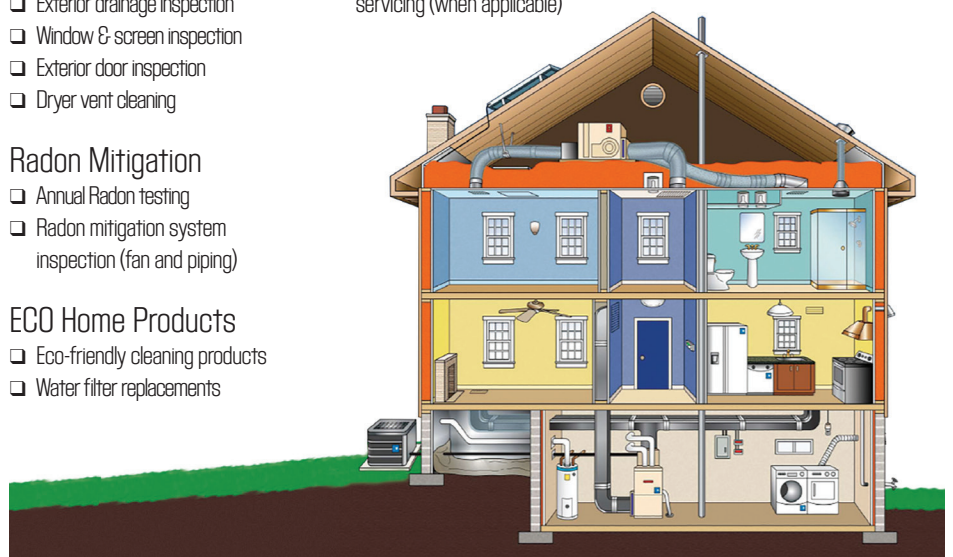

Crawlspace and Attic

- Multi-point crawlspace inspection
- Multi-point attic inspection
- Insect and rodent control
- Wireless humidity sensor installation

Interior & Exterior

- Interior lighting maintenance
- Exterior lighting maintenance
- Exterior drainage inspection
- Window & screen inspection
- Exterior door inspection
- Dryer vent cleaning

Radon Mitigation

- Annual Radon testing
- Radon mitigation system inspection (fan and piping)

ECO Home Products

- Eco-friendly cleaning products
- Water filter replacements

Mechanical Systems

- Heating & cooling system tune-ups
- Air filter replacement service
- Air duct system inspection
- Air register cleaning
- Water heater flushing

Smart Home Automation

- Smart-Home automation servicing (when applicable)

Dehumidification & Ventilation

- Air filtration system servicing
- ERV system servicing
- Exhaust fan cleaning
- Dehumidification system servicing